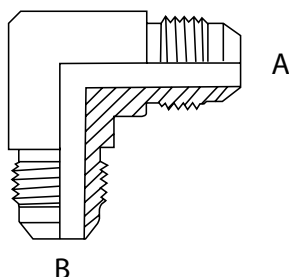

## Adaptadores para conexiones de mangueras

#### D0545

Material Bronce

N° CODIGO	Ø Exterior Tubo	TAMAÑO DE LA ROSCA	
		A/JIC	B/JIC
02-02	1/8"	5/16"-24	5/16"-24
03-03	3/16"	3/8"-24	3/8"-24
04-04	1/4"	7/16"-20	7/16"-20
05-05	5/16"	1/2"-20	1/2"-20
06-06	3/8"	9/16"-18	9/16"-18
08-08	1/2"	3/4"-16	3/4"-16
10-10	5/8"	7/8"-14	7/8"-14
12-12	3/4"	1 1/16"-12	1 1/16"-12
14-14	7/8"	1 3/16"-12	1 3/16"-12
16-16	1"	1 5/16"-12	1 5/16"-12

#### D0546

Material Bronce

N° CODIGO	Ø Exterior Tubo	TAMAÑO DE LA ROSCA		
		A/JIC	B/JIC	C/NPTF
02-02-02	1/8"	5/16"-24	5/16"-24	1/8"-27
03-03-02	3/16"	3/8"-24	3/8"-24	1/8"-27
04-04-02	1/4"	7/16"-20	7/16"-20	1/8"-27
05-05-02	5/16"	1/2"-20	1/2"-20	1/8"-27
06-06-04	3/8"	9/16"-18	9/16"-18	1/4"-18
08-08-06	1/2"	3/4"-16	3/4"-16	3/8"-18
10-10-08	5/8"	7/8"-14	7/8"-14	1/2"-14
12-12-12	3/4"	1 1/16"-12	1 1/16"-12	3/4"-14
14-14-12	7/8"	1 3/16"-12	1 3/16"-12	3/4"-14
16-16-16	1"	1 5/16"-12	1 5/16"-12	1"-11 1/2

#### D0547

Material Bronce

N° CODIGO	Ø Exterior Tubo	TAMAÑO DE LA ROSCA		
		A/UNF	A/UNF	C/UNF
02-02-02	1/8"	5/16"-24h	5/16"-24h	5/16"-24h
03-03-03	3/16"	3/8"-24h	3/8"-24h	3/8"-24h
04-04-04	1/4"	7/16"-20h	7/16"-20h	7/16"-20h
05-05-05	5/16"	1/2"-20h	1/2"-20h	1/2"-20h
06-06-06	3/8"	9/16"-18h	9/16"-18h	9/16"-18h
08-08-08	1/2"	3/4"-16h	3/4"-16h	3/4"-16h
10-10-10	5/8"	7/8"-14h	7/8"-14h	7/8"-14h
12-12-12	3/4"	1 1/16"-12h	1 1/16"-12h	1 1/16"-12h
14-14-14	7/8"	1 3/16"-12h	1 3/16"-12h	1 3/16"-12h
16-16-16	1"	1 5/16"-12h	1 5/16"-12h	1 5/16"-12h