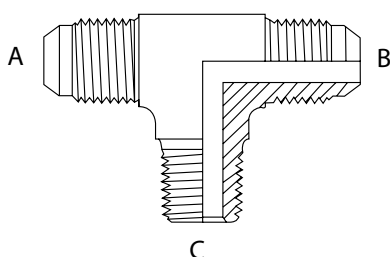

#### D0545

Material Bronce

N° CODIGO	Ø Exterior Tubo	TAMAÑO DE LA ROSCA	
		A/JIC	B/JIC
02-02	1/8"	5/16"-24	5/16"-24
03-03	3/16"	3/8"-24	3/8"-24
04-04	1/4"	7/16"-20	7/16"-20
05-05	5/16"	1/2"-20	1/2"-20
06-06	3/8"	9/16"-18	9/16"-18
08-08	1/2"	3/4"-16	3/4"-16
10-10	5/8"	7/8"-14	7/8"-14
12-12	3/4"	1 1/16"-12	1 1/16"-12
14-14	7/8"	1 3/16"-12	1 3/16"-12
16-16	1"	1 5/16"-12	1 5/16"-12

### Tee rosca macho UNF asiento JIC 37° a rosca macho UNF asiento JIC 37° a rosca macho NPTF

#### D0546

Material Bronce

N° CODIGO	Ø Exterior Tubo	TAMAÑO DE LA ROSCA		
		A/JIC	B/JIC	C/NPTF
02-02-02	1/8"	5/16"-24	5/16"-24	1/8"-27
03-03-02	3/16"	3/8"-24	3/8"-24	1/8"-27
04-04-02	1/4"	7/16"-20	7/16"-20	1/8"-27
05-05-02	5/16"	1/2"-20	1/2"-20	1/8"-27
06-06-04	3/8"	9/16"-18	9/16"-18	1/4"-18
08-08-06	1/2"	3/4"-16	3/4"-16	3/8"-18
10-10-08	5/8"	7/8"-14	7/8"-14	1/2"-14
12-12-12	3/4"	1 1/16"-12	1 1/16"-12	3/4"-14
14-14-12	7/8"	1 3/16"-12	1 3/16"-12	3/4"-14
16-16-16	1"	1 5/16"-12	1 5/16"-12	1"-11 1/2

#### D0547

Material Bronce

N° CODIGO	Ø Exterior Tubo	TAMAÑO DE LA ROSCA		
		A/UNF	A/UNF	C/UNF
02-02-02	1/8"	5/16"-24h	5/16"-24h	5/16"-24h
03-03-03	3/16"	3/8"-24h	3/8"-24h	3/8"-24h
04-04-04	1/4"	7/16"-20h	7/16"-20h	7/16"-20h
05-05-05	5/16"	1/2"-20h	1/2"-20h	1/2"-20h
06-06-06	3/8"	9/16"-18h	9/16"-18h	9/16"-18h
08-08-08	1/2"	3/4"-16h	3/4"-16h	3/4"-16h
10-10-10	5/8"	7/8"-14h	7/8"-14h	7/8"-14h
12-12-12	3/4"	1 1/16"-12h	1 1/16"-12h	1 1/16"-12h
14-14-14	7/8"	1 3/16"-12h	1 3/16"-12h	1 3/16"-12h
16-16-16	1"	1 5/16"-12h	1 5/16"-12h	1 5/16"-12h