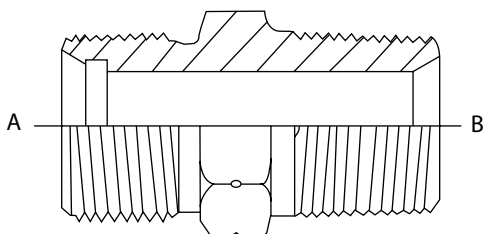

## Adaptadores para conexiones de mangueras

### Adaptador recto rosca macho UNF tubo a rosca macho BSPT

**D0601**

Material Hierro Zincado

N° CODIGO	Ø Exterior Tubo	TAMAÑO DE LA ROSCA	
		A/UNF	B/BSPT
02-02	1/8"	5/16"-24	1/8"-28
03-02	3/16"	3/8"-24	1/8"-28
04-02	1/4"	7/16"-20	1/8"-28
04-04	1/4"	7/16"-20	1/4"-19
05-02	5/16"	1/2"-20	1/8"-28
05-04	5/16"	1/2"-20	1/4"-19
06-02	3/8"	9/16"-18	1/8"-28
06-04	3/8"	9/16"-18	1/4"-19
06-06	3/8"	9/16"-18	3/8"-19
06-08	3/8"	9/16"-18	1/2"-14
08-04	1/2"	3/4"-16	1/4"-19
08-06	1/2"	3/4"-16	3/8"-19
08-08	1/2"	3/4"-16	1/2"-14
08-12	1/2"	3/4"-16	3/4"-14
10-06	5/8"	7/8"-14	3/8"-19
10-08	5/8"	7/8"-14	1/2"-14
10-12	5/8"	7/8"-14	3/4"-14
12-08	3/4"	1 1/16"-12	1/2"-14
12-12	3/4"	1 1/16"-12	3/4"-14
12-16	3/4"	1 1/16"-12	1"-11
14-12	7/8"	1 3/16"-12	3/4"-14
14-16	7/8"	1.3/16"-12	1"-11
16-12	1"	1 5/16"-12	3/4"-14
16-16	1"	1 5/16"-12	1"-11
20-16	1 1/4"	1 5/8"-12	1"-11
20-20	1 1/4"	1 5/8"-12	1 1/4"-11
24-20	1 1/2"	1 7/8"-12	1 1/4"-11
24-24	1 1/2"	1 7/8"-12	1 1/2"-11
32-32	2"	2 1/2"-12	2"-11