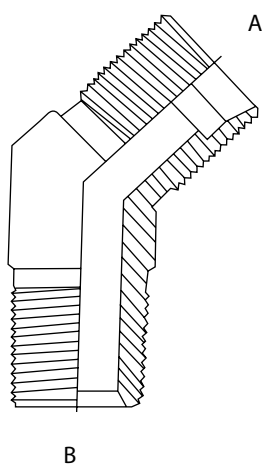

Adaptadores para conexiones de mangueras

Codo 45° rosca macho UNF tubo a rosca macho NPTF

D0607

Material Hierro Zincado

N° CODIGO	Ø Exterior Tubo	TAMAÑO DE LA ROSCA	
		A/UNF	B/NPTF
02-02	1/8"	5/16"-24	1/8"-27
03-02	3/16"	3/8"-24	1/8"-27
04-02	1/4"	7/16"-20	1/8"-27
04-04	1/4"	7/16"-20	1/4"-18
05-02	5/16"	1/2"-20	1/8"-27
05-04	5/16"	1/2"-20	1/4"-18
06-02	3/8"	9/16"-18	1/8"-27
06-04	3/8"	9/16"-18	1/4"-18
06-06	3/8"	9/16"-18	3/8"-18
06-08	3/8"	9/16"-18	1/2"-14
08-04	1/2"	3/4"-16	1/4"-18
08-06	1/2"	3/4"-16	3/8"-18
08-08	1/2"	3/4"-16	1/2"-14
10-06	5/8"	7/8"-14	3/8"-18
10-08	5/8"	7/8"-14	1/2"-14
12-08	3/4"	1 1/16"-12	1/2"-14
12-12	3/4"	1 1/16"-12	3/4"-14
14-12	7/8"	1 3/16"-12	3/4"-14
16-12	1"	1 5/16"-12	3/4"-14
16-16	1"	1 5/16"-12	1"-11 1/2
20-20	1 1/4"	1 5/8"-12	1 1/4"-11 1/2
24-24	1 1/2"	1 7/8"-12	1 1/2"-11 1/2
32-32	2"	2 1/2"-12	2"-11 1/2