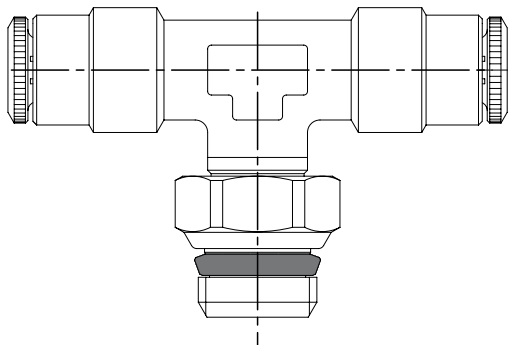

Conexiones Push-In para caños de poliamida y poliuretano

Rápidas p/tubo métrico "tee" T x Rosca Giratoria BSPT x T

**D0731**

Nº CODIGO	Tamaño de la rosca
0731-04-02	T 4mm X RG 1/8" BSPT X T 4mm
0731-05-02	T 5mm X RG 1/8" BSPT X T 5mm
0731-05-04	T 5mm X RG 1/4" BSPT X T 5mm
0731-06-02	T 6mm X RG 1/8" BSPT X T 6mm
0731-06-04	T 6mm X RG 1/4" BSPT X T 6mm
0731-08-02	T 8mm X RG 1/8" BSPT X T 8mm
0731-08-04	T 8mm X RG 1/4" BSPT X T 8mm
0731-08-06	T 8mm X RG 3/8" BSPT X T 8mm
0731-10-04	T 10mm X RG 1/4" BSPT X T 10mm
0731-10-06	T 10mm X RG 3/8" BSPT X T 10mm
0731-10-08	T 10mm X RG 1/2" BSPT X T 10mm
0731-12-04	T 12mm X RG 1/4" BSPT X T 12mm
0731-12-06	T 12mm X RG 3/8" BSPT X T 12mm
0731-12-08	T 12mm X RG 1/2" BSPT X T 12mm